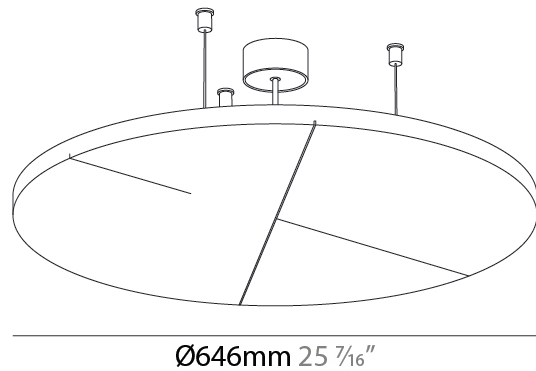

GENERAL

Series: Glorious Acoustic Light Panel
Brand: Prolicht
Division: Architectural
Mounting Type: Suspension
Mounting Location: Ceiling
Subcategory: Acoustic

PHYSICAL

Shape: Round
Diameter (mm): 646
Diameter (in): 27 ⁷/₁₆
Height (mm): 54
Height (in): 2 ¹/₈
Light Distribution: Indirect
Fixture Finish: SSR / BKV / CWI / CRY / HAB / UFT / ITA / RUA / FTG / MYG / LOD / PUS / FRO / FUP / KIA / POP / BLS / SPG / MEY / GOH / GUM / CHC / COM / ABZ / JAG / OBR / MOS / ROR

Accent Finish: ANC / ASH / BNA / BTC / BZE / CEL / EGG / EVG / FOG / FOS / FST / FUA / IRI / IRO / KHA / LIC / LIM / MER / MSN / MUS / ONX / PEA / PLU / POL / PPY / RAY / ROY / RST / STE / SWD / TAN / TAU

Fixture Material: Aluminum
Cable Details: 2 000mm / 78 3/4" or 6 000mm / 236 1/4" Transparent Cable

ELECTRICAL

Lamp Type: LED (Zhaga Standard)
Input Wattage (W): 10
Total Output Wattage (W): 9.1
Dimming: Non-Dimmable
Driver Included: Yes
Driver Location: Integrated
Driver Type: Constant Current - Universal
Driver Class: Class 2
Input Voltage (V): 120 - 277

LED

Max. Delivered Lumen (lm): 701 / 708 / 730 / 751
Nominal Lumen (lm): 855 / 864 / 890 / 916
CRI: >90 CRI
Lamp Life (hrs): 50000

OPTICAL

RATINGS AND CERTIFICATIONS

Certified By: CSA Certified to UL and CSA Standards
IP rating: IP20